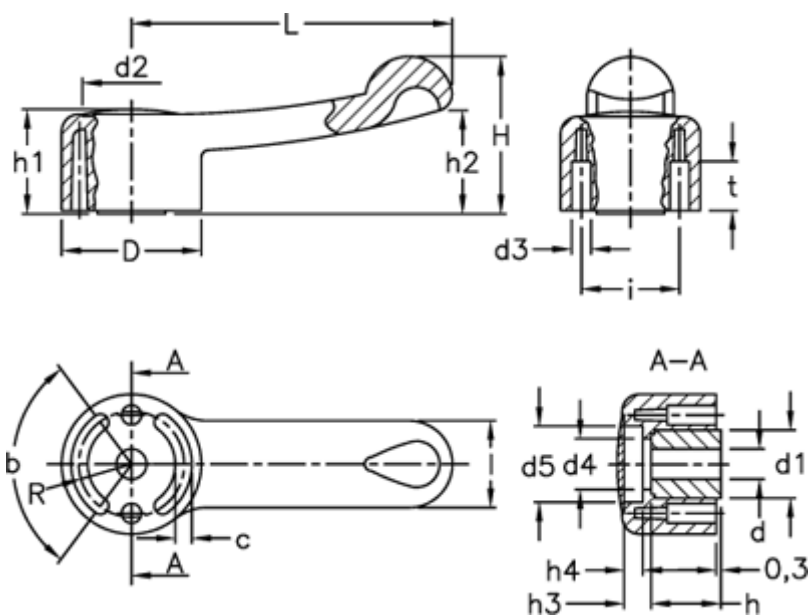

Article number: 23052121211

Description: E+G Control lever  
ELC.67-A6-C1 black

## Measures

b (degrees)	= 125 +/-1	d H7	= 6	l	= 20
c	= 4.3	H	= 35	L	= 67
D	= 32	h	= 16.0	R	= 12.0
d1	= 15	h1	= 24	t	= 9.0
d2	= 22.5	h2	= 24		
d3	= 4	h3	= 5.0		
d4	= 10.0	h4	= 3		
d5	= 16.0	i	= 24		